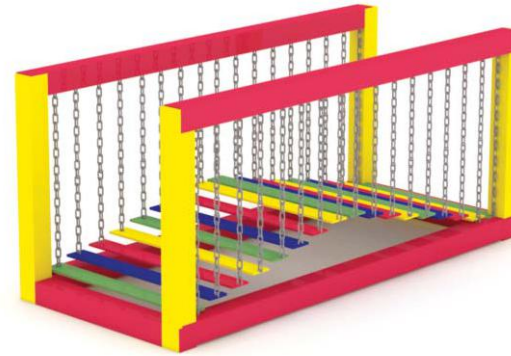

PW-3321

Kurulum Alanı/Fitting Area
100x230x100 cm