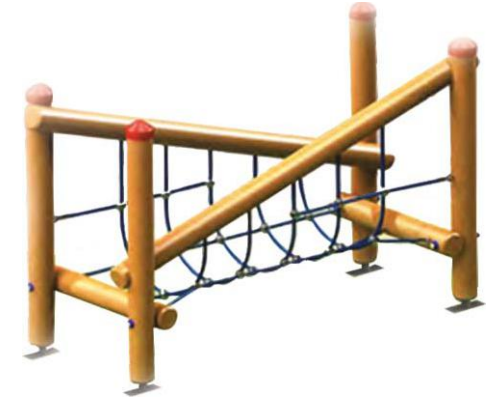

PW-3328

Kurulum Alanı/Fitting Area
200x100x100 cm