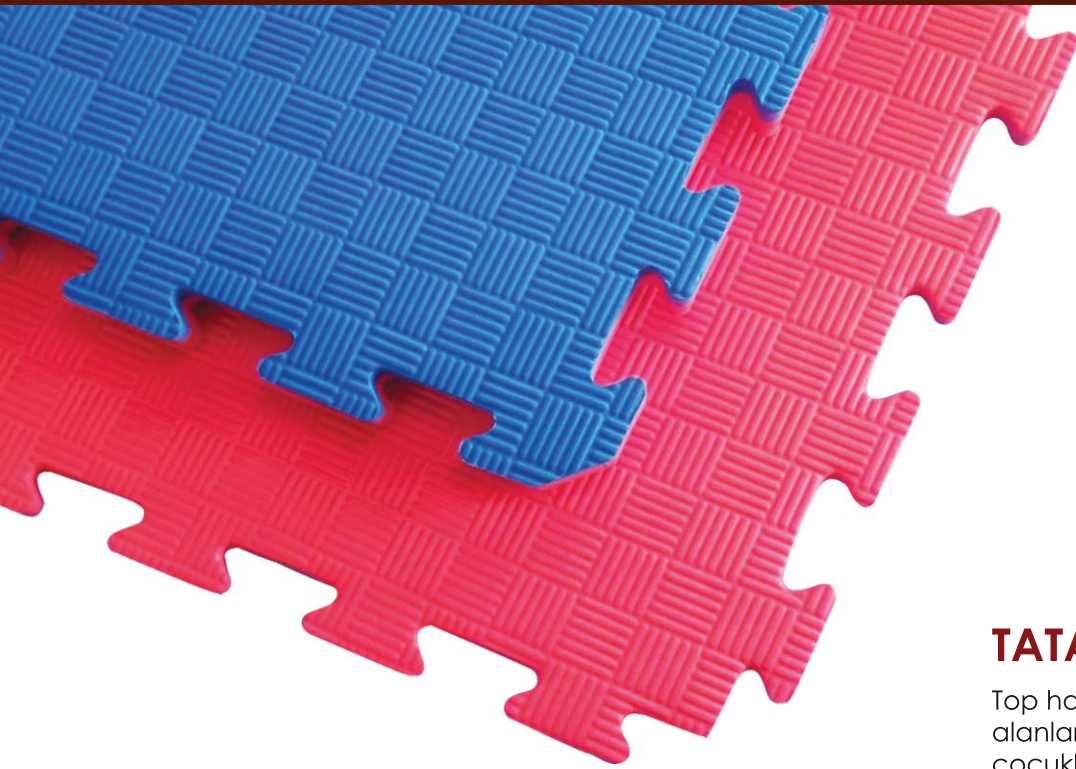

TATAMI MİNDER

Top havuzlarında, anaokulu oyun alanlarında, spor salonu zeminlerinde ve çocuk odası gibi alanlarda güvenle kullanabileceğiniz ürünlerdir. Yumuşak olması sayesinde düşme anında çocukların zarar görmesini engeller. Eğitim amaçlı kullanabileceğiniz harf ve sayı baskılı yer minderleri modellerimizde mevcuttur. Yeşil, mavi, turuncu, gri, siyah, kırmızı, lacivert ve sarı renklerde tatami minderlerimiz mevcuttur.

TATAMI CUSHION

Ball pools, kindergarten playgrounds, gym floors and children's room, such as products you can safely use. Thanks to its softness, it prevents damage to children during falling. There are letters and numbers printed floor mats available for educational purposes. We have tatami cushions in green, blue, orange, gray, black, red, dark blue and yellow colors.

ÜRÜN ÖLÇÜLERİ / PRODUCT SIZES		
EN / WIDHT	BOY / LENGTH	KALINLIK / THICKNESS
100 cm	100 cm	1,3 -2,6 mm