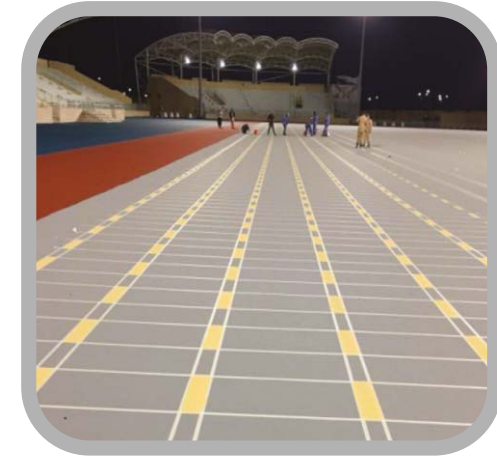

ASFALT ZEMİN KAPLAMA

Asfalt desen kalıpları çelik özlü titreşime dayanıklı özel bir halatın kaynaklı birleştirme yöntemi ile özel kaynak şekillerinde imal edilmektedir. Standart desenlerin yanı sıra özel formlarda da desen kalıpları üretilmektedir.

ASPHALT FLOORING

Asphalt pattern molds steel core vibration resistant special special welding with the welded jointing method of a rope It is manufactured in the form. Besides standard patterns pattern molds are also produced in special forms.